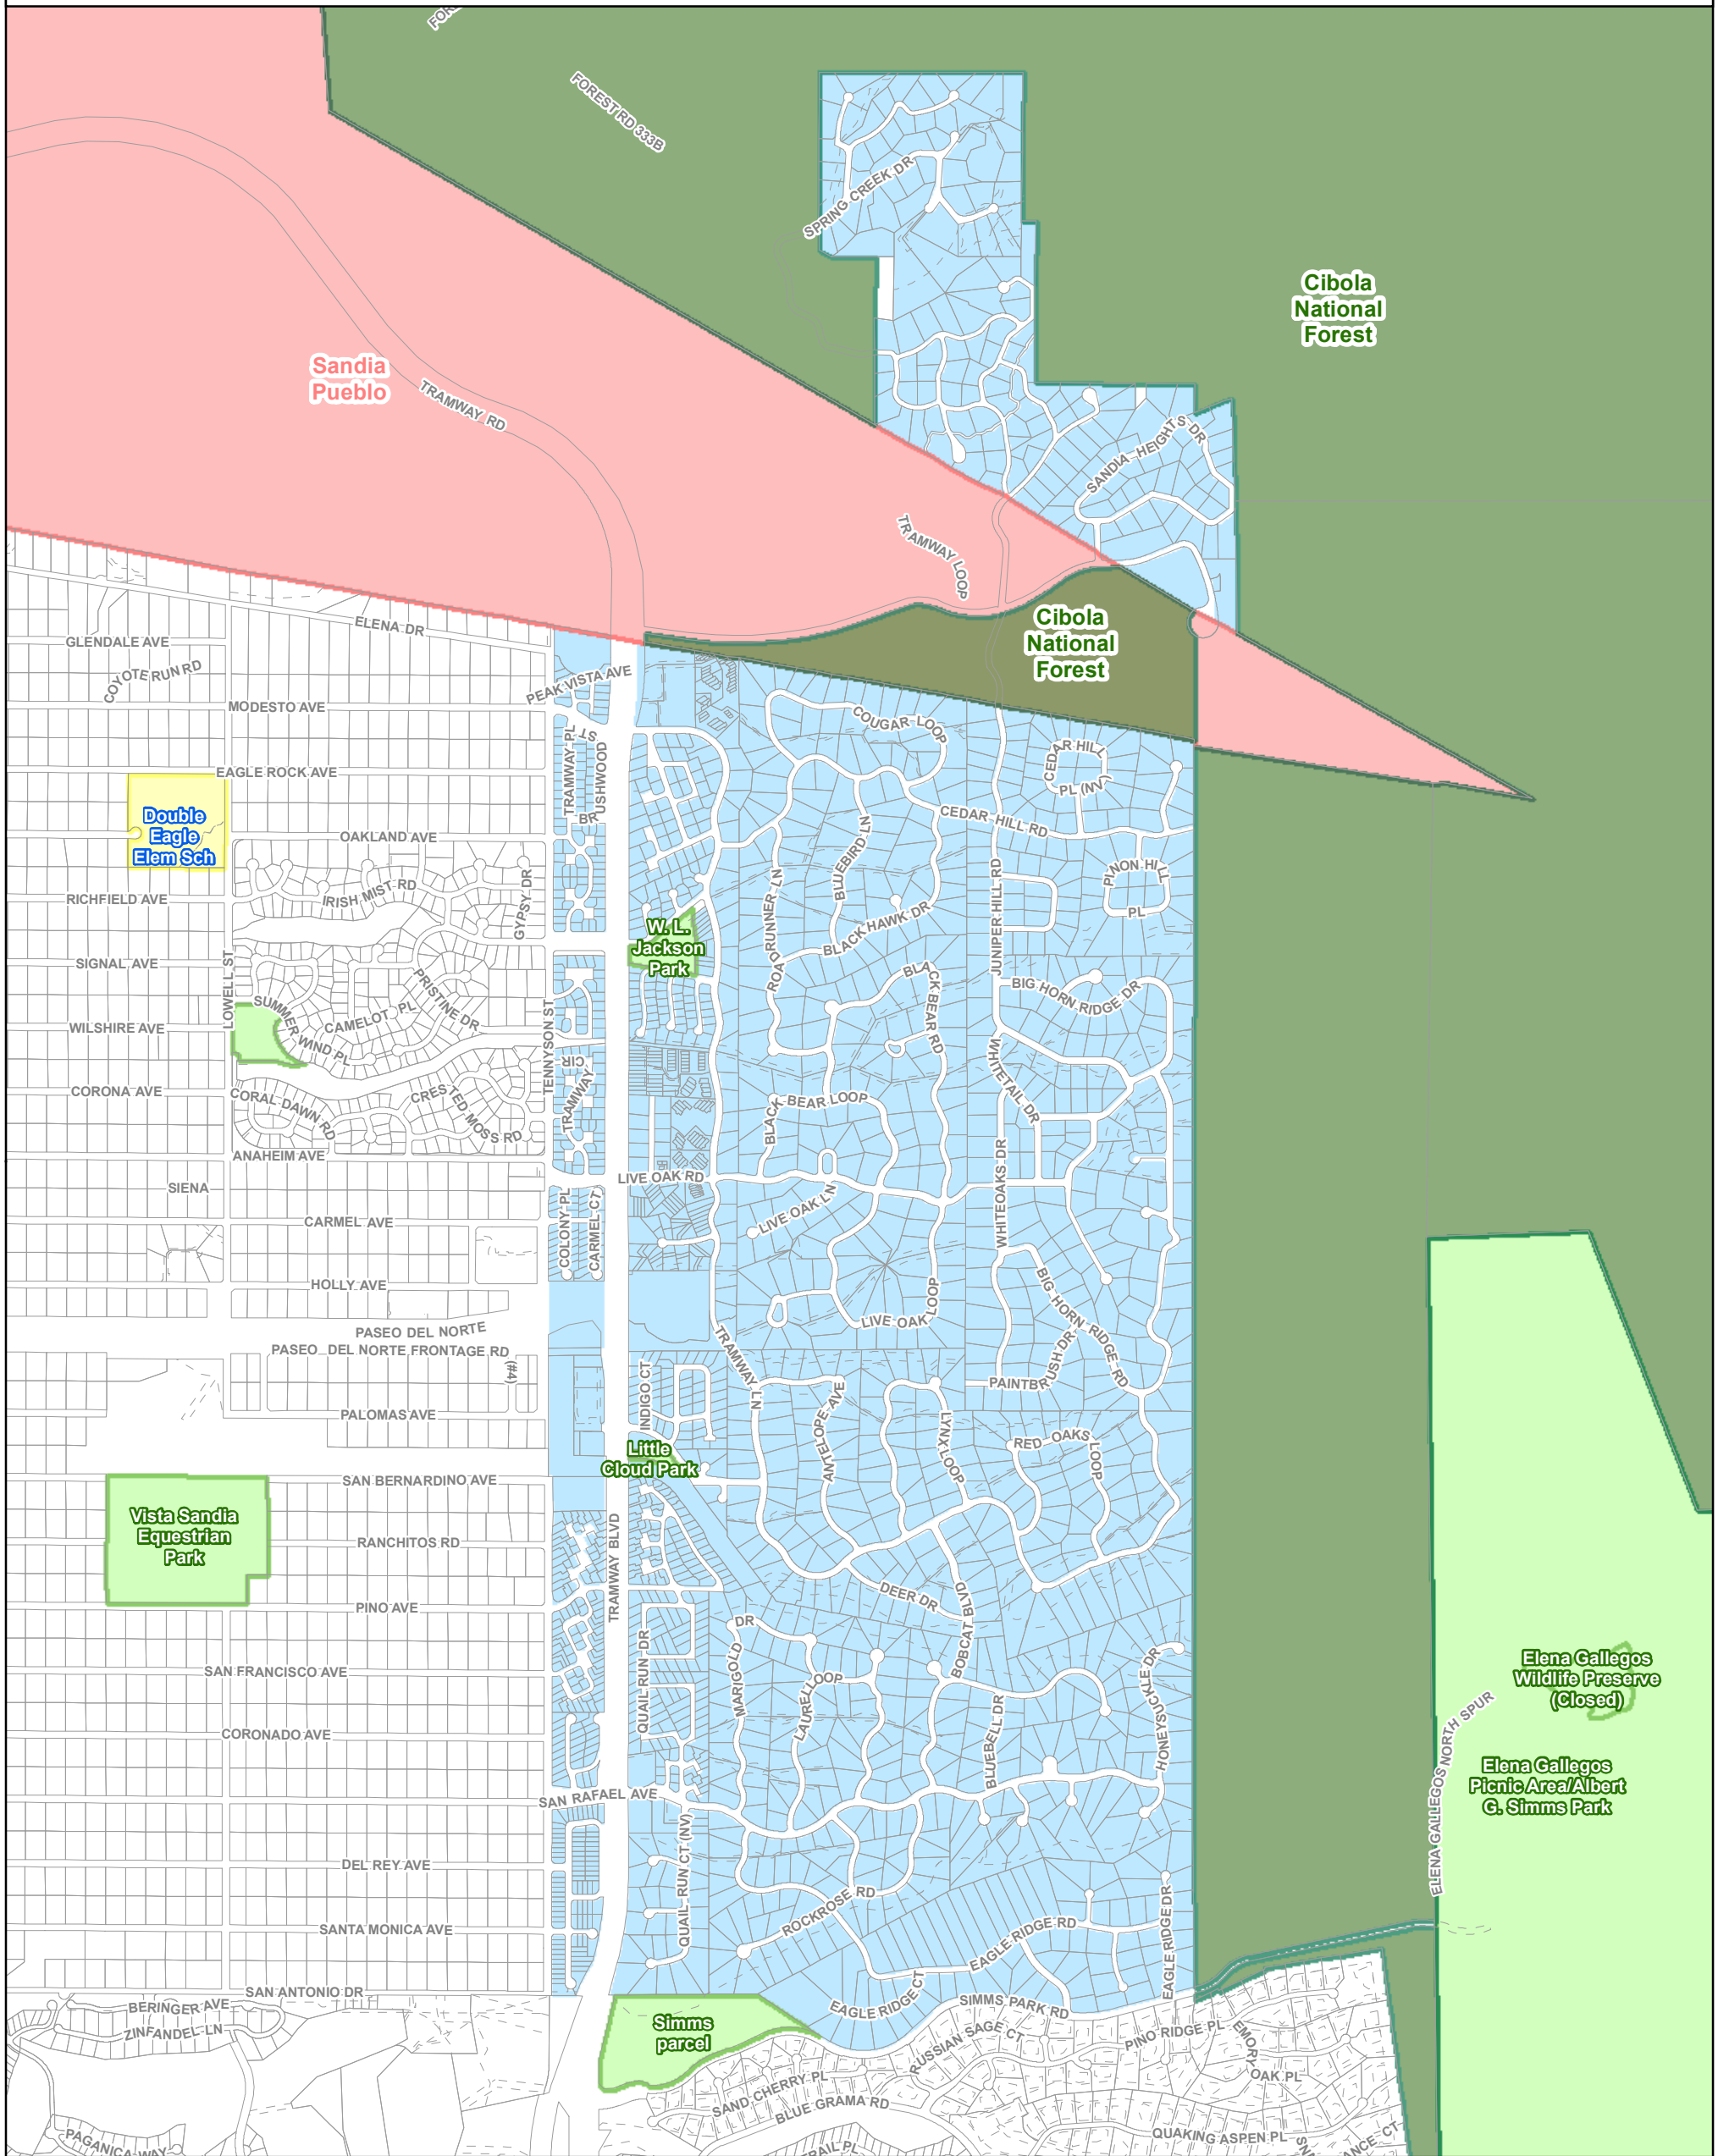

Sandia Heights Homeowners Association Bernalillo County, NM

Zone Atlas Pages: B23, B24, C23, D23, E23

JULY 2016

- Easements
- Parcels
- Parks & Open Space
- Public Schools
- Tribal Lands
- Cibola National Forest
- Sandia Heights Homeowners Association

GIS Program
Bernalillo County Public Works

This information is for reference only. Bernalillo County assumes no liability for errors associated with the use of these data. Users are solely responsible for confirming data accuracy when necessary. Source data from Bernalillo County and the City of Albuquerque. For current information visit www.bernc.gov/public-works/gis.aspx.